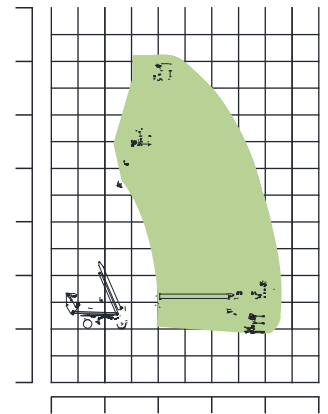

# ZOOMLION

ZT18JE/ZT21JE

		ZT21JE	ZT21JE-Li
<b>Dimensions</b>			
	20.60m	22.95m	
	18.60m	20.95m	
	13.3m	15.5m	
	9.74m(7.6m)	9.4m(6.8m)	
	2.28m	2.46m	
	2.57m	2.7m	
	1.83m	2.44m	
	0.76m	0.91m	
	2.52m	2.52m	
	2.28m	2.46m	
	0.33m	0.33m	
<b>Performance</b>			
	300kg	300/454kg	
	5.2km/h	5.2km/h	
	45%(24°)	45%(24°)	
	2.69m	2.69m	
	5.45m	5.45m	
	360°	360°	
	±90°	±90°	
	1.7m	1.7m	
	135°(-60°~75°)	130°(-55°~75°)	
	12.5m/s	12.5m/s	
<b>Power &amp; Capacity</b>			
	48V / 60A	48V / 60A	
	3.3KW	3.3KW	
	10KW	10KW	
	12V DC	12V DC	
	75L	75L	
<b>Weight</b>			
	8600kg	10400kg	