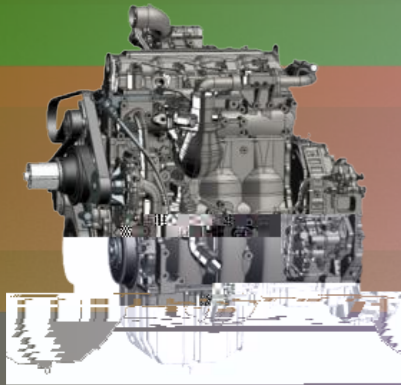

G

High Power

Large Machine Body

Excellent Capability

Intelligent Manufacturing

High Return on Investment

High Power

EGR

20%

37Mpa

High Power

PID

13

99.9%

Large Machine Body

Excellent Capability