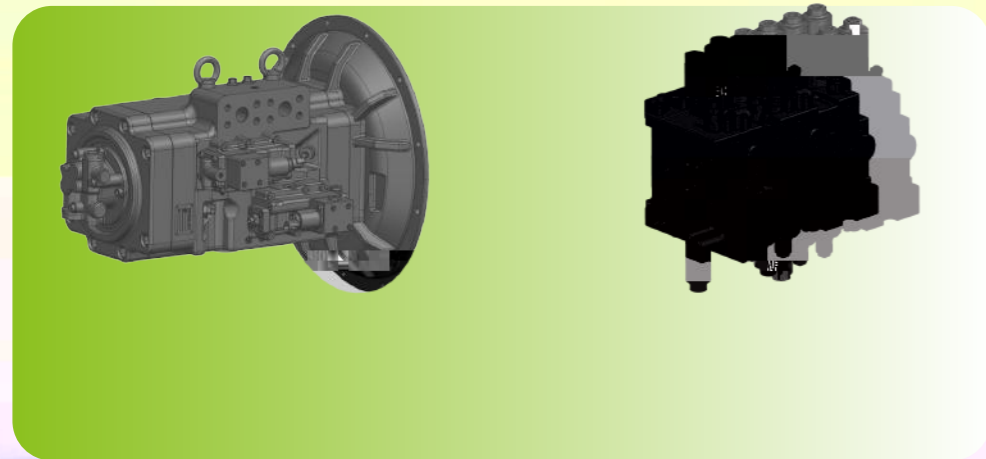

High Power

0%
Cummins
0%

A silhouette of a worker in a hard hat operating a large industrial engine, set against a light green background.

0%

Large Machine Body

Large MMe f Machine Body

0/000000/0

High Return on Investment

五大亮点 登峰造G

mm

A light gray rectangular area containing five horizontal lines, serving as a writing space.

mm

A light gray rectangular area, serving as a writing space.